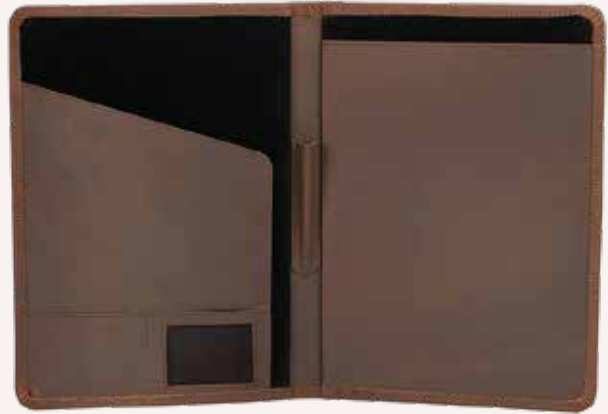

FOLDER

SKU Code : FIZLB01

Weight : 600 grams

Size/dimension: 12.5 x 10 x 0.8 inches

Color : Black, Brown, Chocolate Brown, Black & Brown, Black & Tan

Material : Genuine Leather, Ikat fabric, Wool/Felt, Antique brass Fixtures

- 1 large compartment (11.75 x 8.75 inches), suitable for A4 size documents / Tablets.
- 1 slip pocket mini ipad * (monster)
- 1 area to keep an A4 writing pad which opens to the top
- 4 credit/business card slots / 2 credit/business card slots (Pegai)
- 1 compartment for ID Card, passport or driver's license *
- 1 pen holder / 2 pen holder