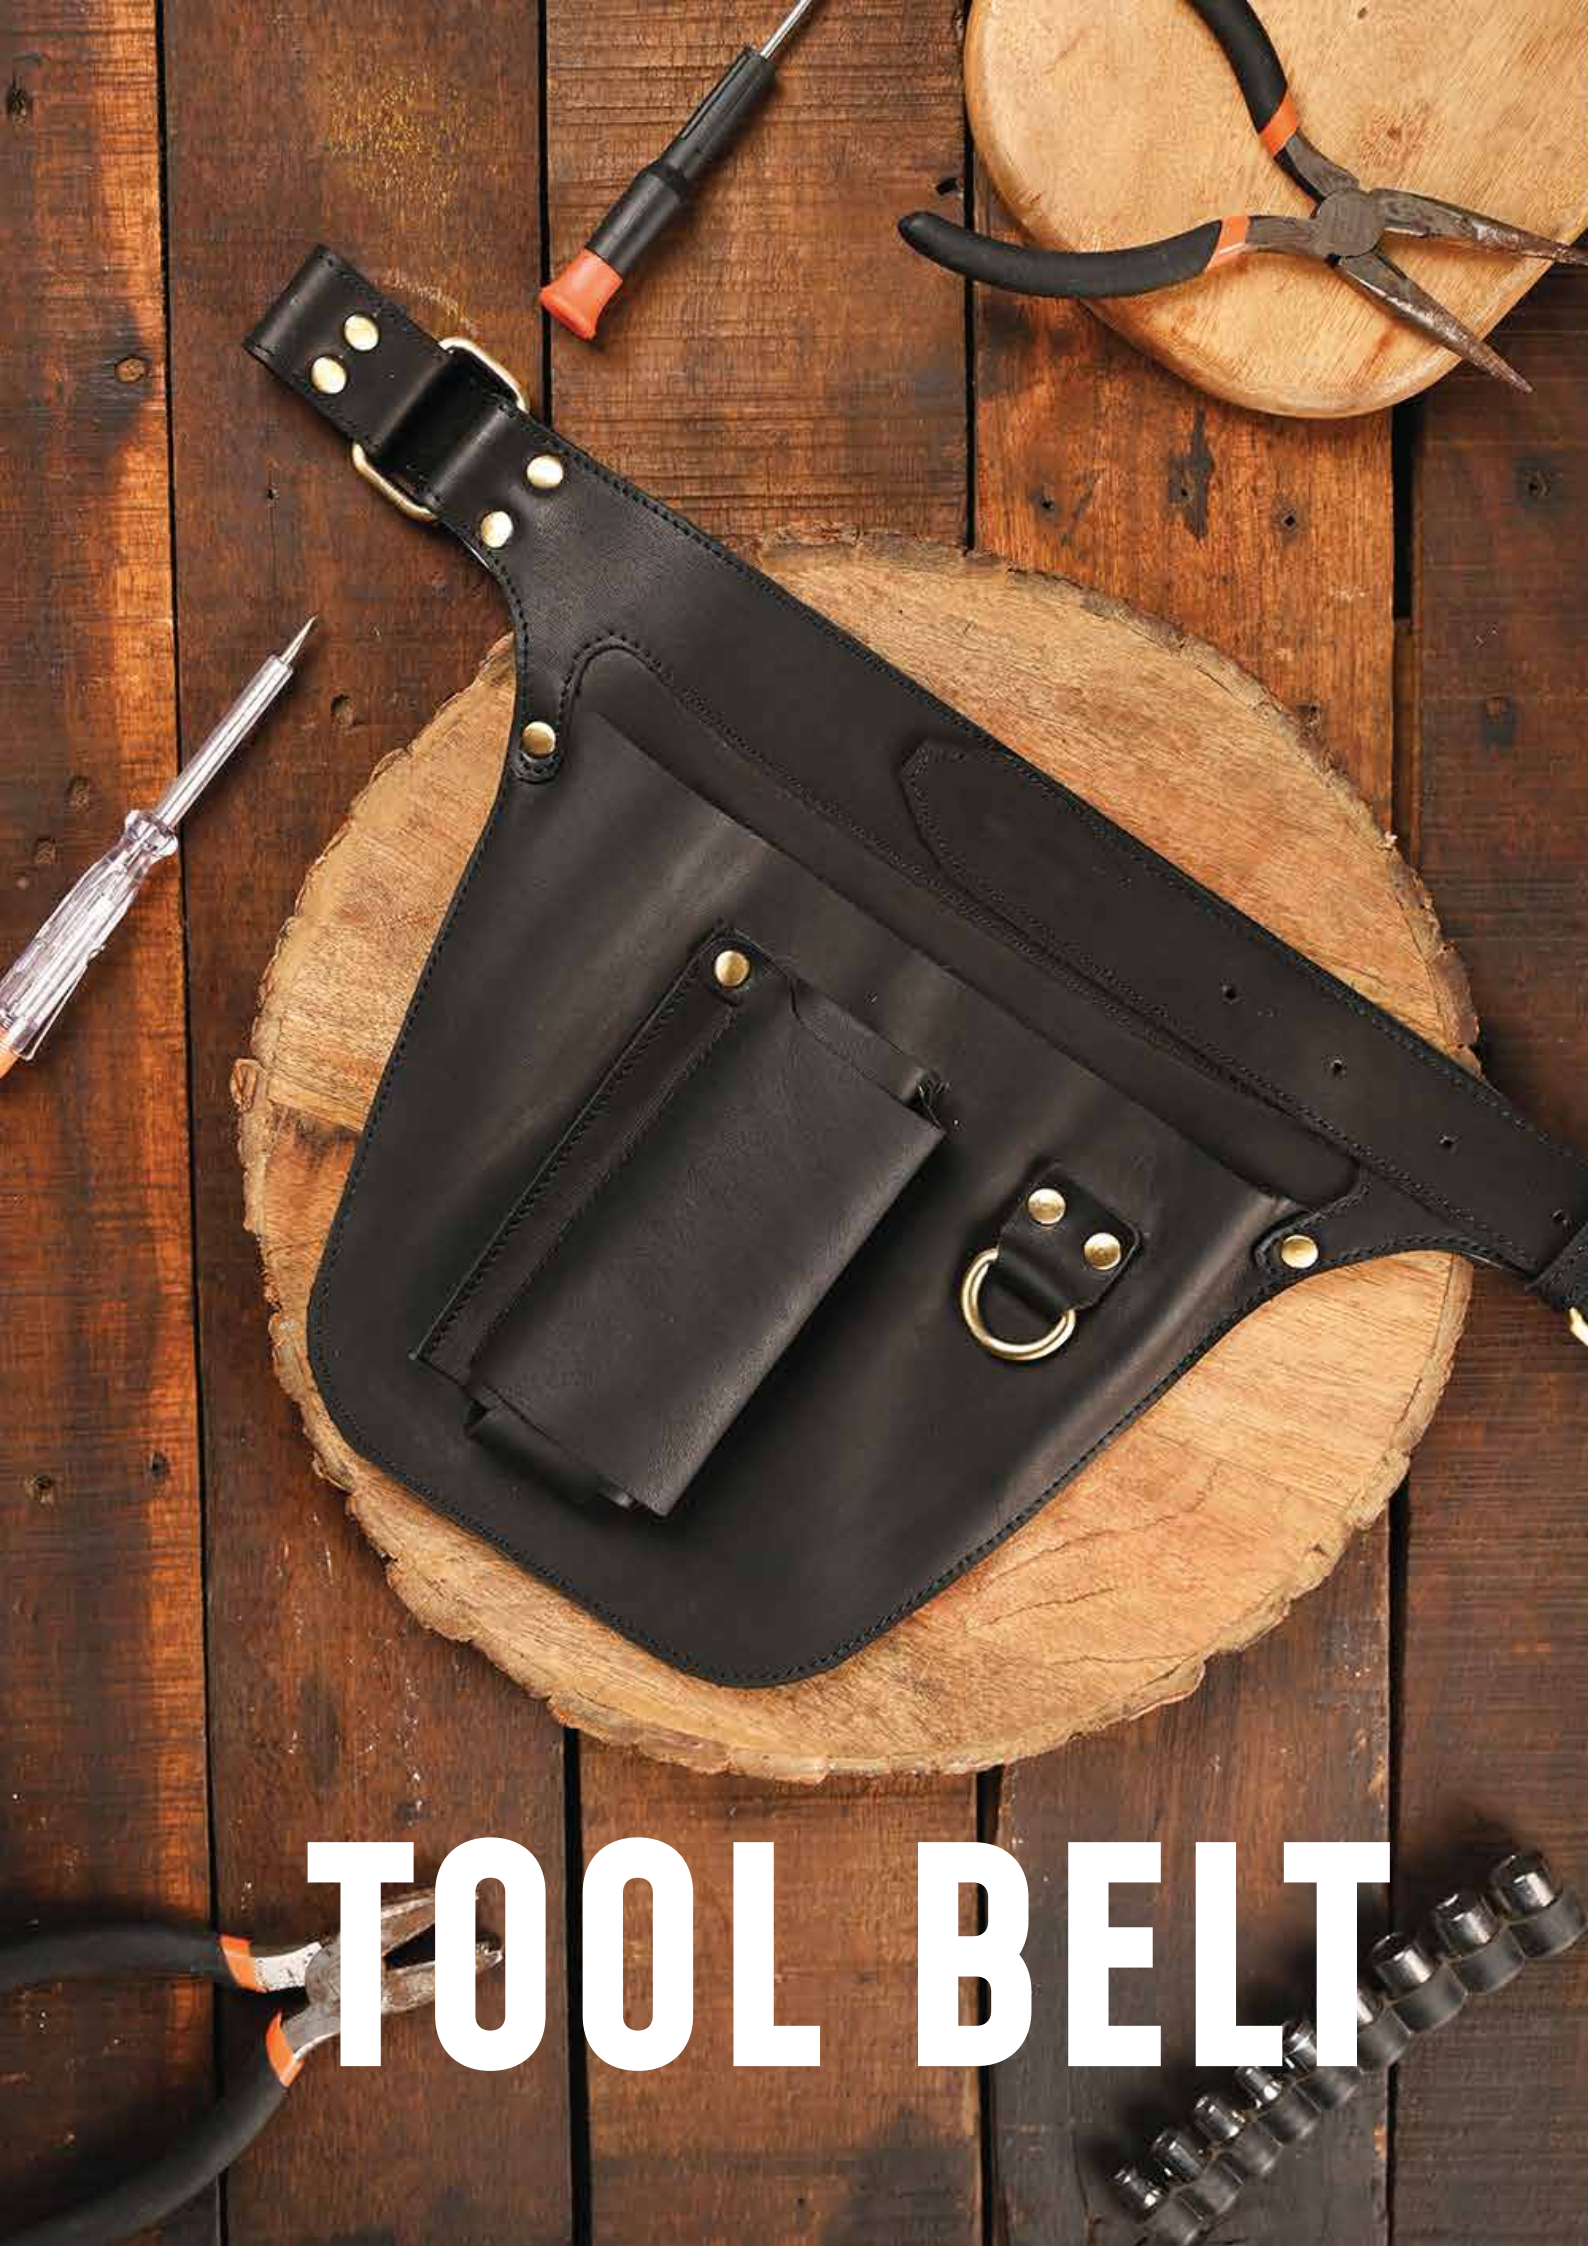

HOME & BAR

KNIFE HOLDERS

HOME & BAR

TRAYS

SKU Code: FIZLB19

Size/dimension: 7 x 7 x 2 inches
(17.5 x 17.5 x 5 cm)

Material: Genuine leather, Metal
/brass rivets, stitched interior,
Velvet Lining

Weight: 100 grams

- Perfect for neatly arranging your key, watch, cell phone, coins and other accessories.
- Big enough to hold your items without taking up too much space on your desk.
- Using premium leather material, the tray is water-resistant, easy to clean.
- With 4 snaps on the corners, you can tile or clip it. It's easy to use, suits for the desk.